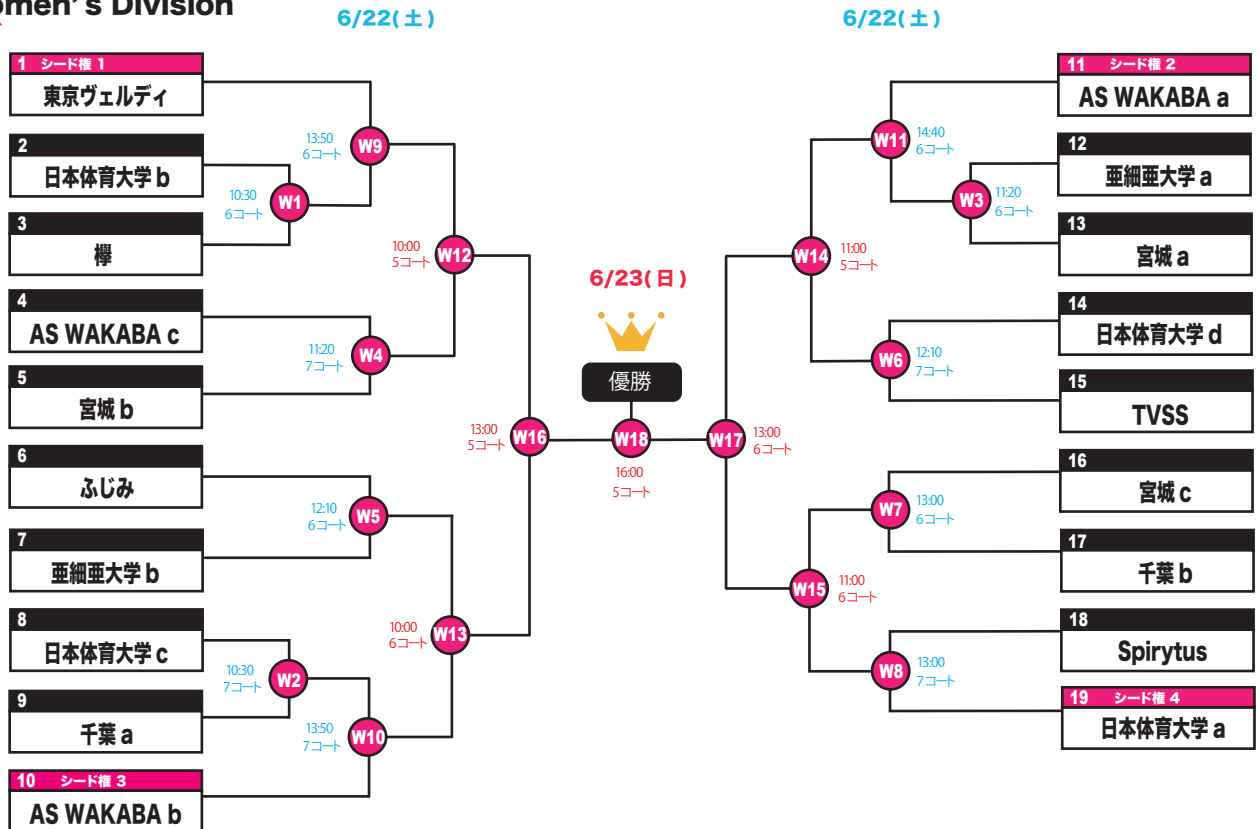

Tournament

Super Division

Women's Division

Floor Guide